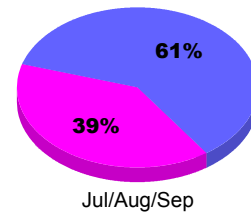

**Membership Results
2012-2013**

**Membership
2011-2012**

Month	Net Memb Goal	Actual New Memb	Actual Dropped Memb	Gain/Loss of Memb	Gain/Loss of Memb
Jul/Aug/Sep	15	8	-32	-24	-5
Totals	15	8	-32	-24	-5

Membership Results 2012-2013

Goal, New, Dropped, Gain/Loss

Comparison of Membership Gain/Loss

Current Year Compared to the Previous Year

Gender Comparison 2012-2013

Jul/Aug/Sep

Male Female