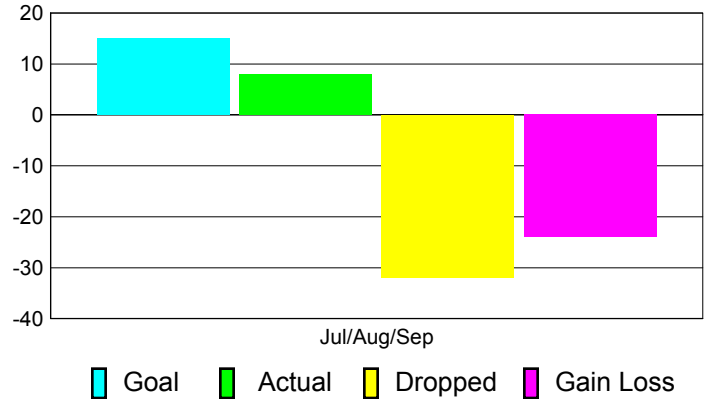

Membership Results 2012-2013

Goal, New, Dropped, Gain/Loss

Comparison of Membership Gain/Loss

Current Year Compared to the Previous Year